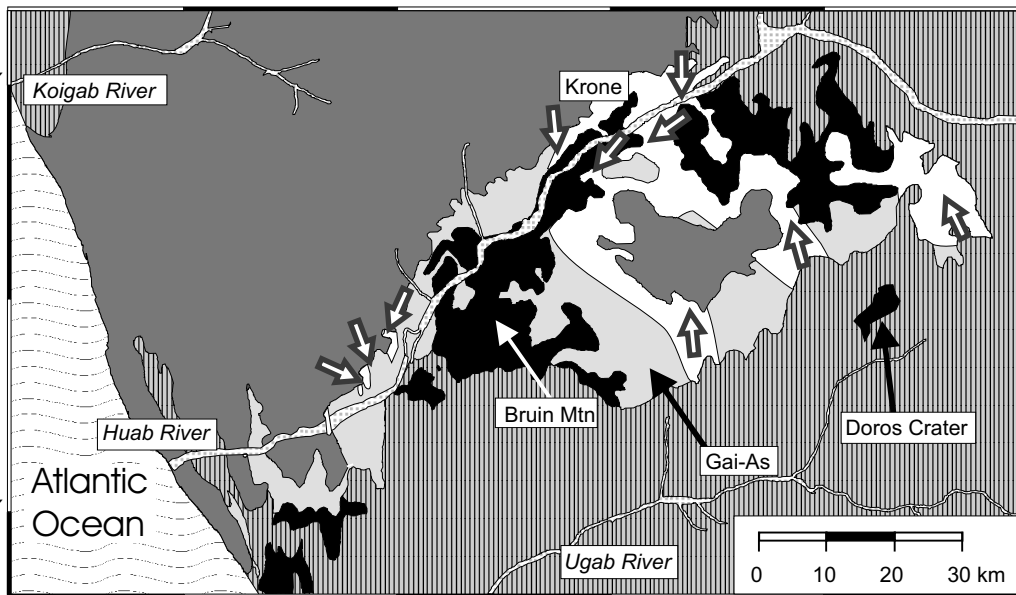

E13°30'

45'

E14°00'

15'

S20°30'

45'

S21°00'

Northern Krone Mbr.
(In the vicinity of the Huab River)
Palaeo-currents: 10° classes

Southern Krone Mbr.
Palaeo-currents: 15° classes